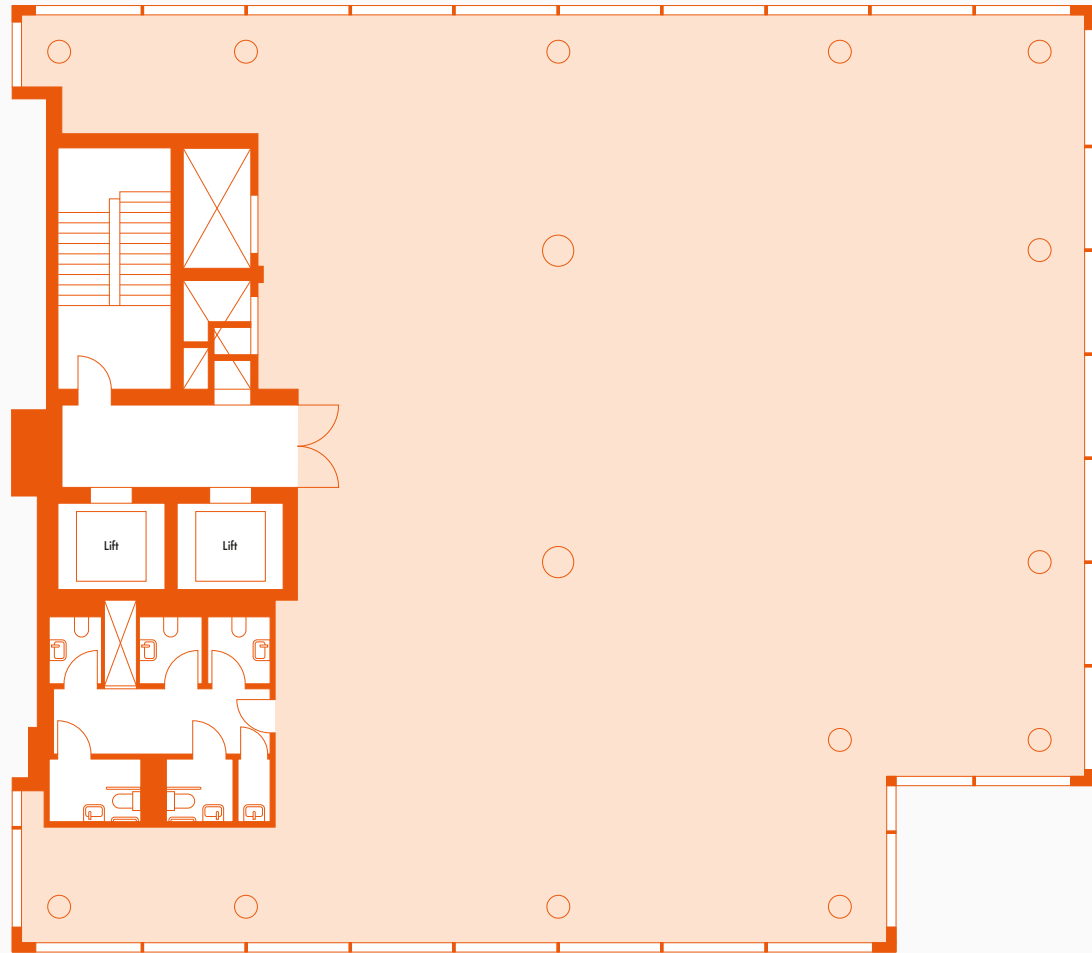

Basement

Key

- Plant
- Core

Luminary

L O N D O N

Net Internal Area 2,615 sq ft/243 sq m

Ground

Key

VINE STREET

Luminary
L O N D O N

Net Internal Area 4,822 sq ft/448 sq m

Key

- Office
- Core

Level 02

Luminary
L O N D O N

Net Internal Area 4,822 sq ft/448 sq m

Key

- Office
- Core

Level 03

JEWRY STREET

INDIA STREET

VINE STREET

Luminary
L O N D O N

Net Internal Area 4,822 sq ft/448 sq m

Key

- Office
- Core

Level 04

JEWRY STREET

INDIA STREET

VINE STREET

Luminary
L O N D O N

Net Internal Area 4,725 sq ft/439 sq m