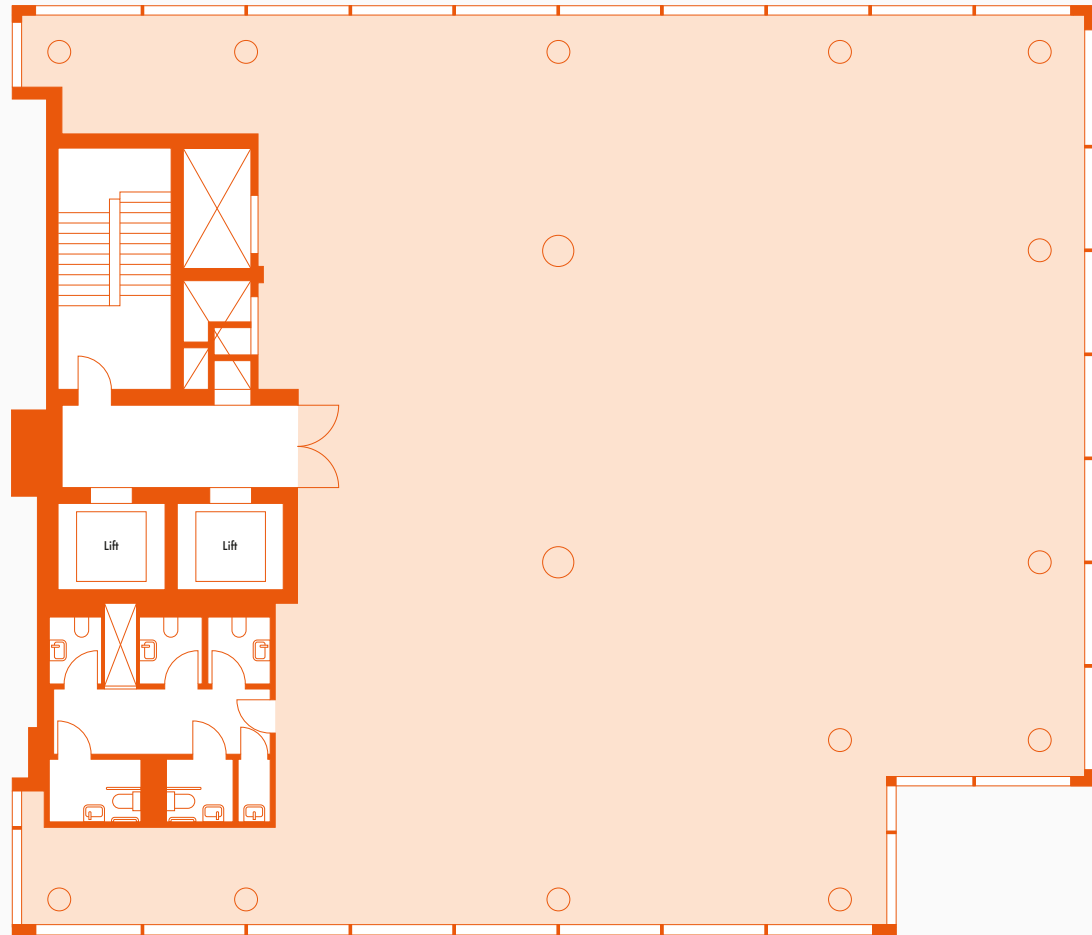

Basement

Key

- Plant
- Core

Luminary

L O N D O N

Net Internal Area 2,615 sq ft/243 sq m

Ground

Key

Key

- Office
- Core

Level 04

JEWRY STREET

INDIA STREET

VINE STREET

Luminary
L O N D O N

Net Internal Area 4,725 sq ft/439 sq m

Key

- Office
- Core

Level 05

JEWRY STREET

INDIA STREET

VINE STREET

Luminary
L O N D O N

Net Internal Area 4,736 sq ft/440 sq m

Key

- Office
- Core

Level 06

Luminary
L O N D O N

Net Internal Area 4,542 sq ft/422 sq m

Key

- Office
- Core

Level 07