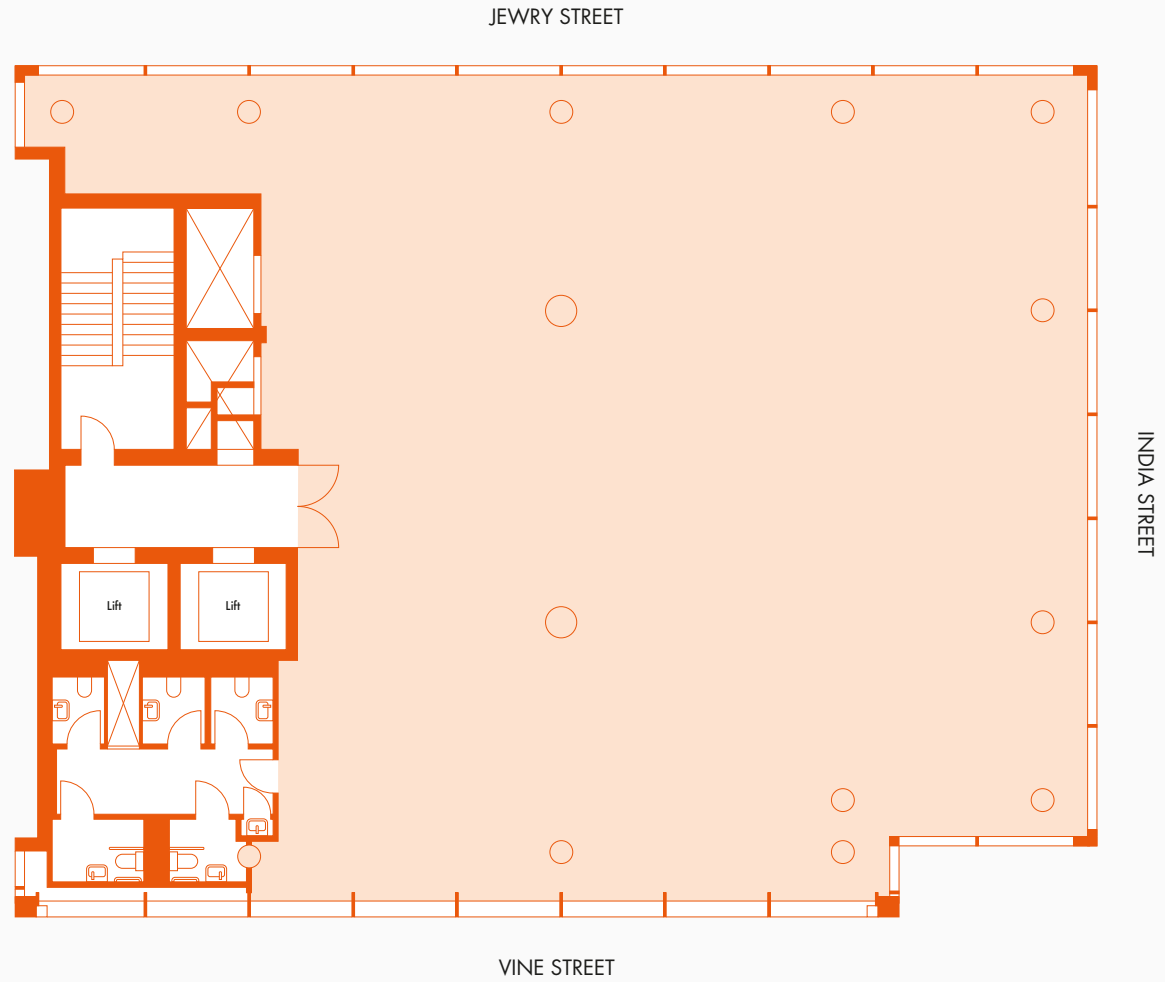

Basement

Key

- Plant
- Core

Luminary

L O N D O N

Net Internal Area 2,615 sq ft/243 sq m

Ground

Key

VINE STREET

Luminary
L O N D O N

Net Internal Area 4,822 sq ft/448 sq m

Key

- Office
- Core

Level 02

Luminary
L O N D O N

Net Internal Area 4,822 sq ft/448 sq m

Key

- Office
- Core

Level 06

Luminary
L O N D O N

Net Internal Area 4,542 sq ft/422 sq m

Key

- Office
- Core

Level 07

Luminary
L O N D O N

Net Internal Area 4,284 sq ft/398 sq m

Level 08

Key

- Office
- Core

Luminary

L O N D O N

Net Internal Area 4,004 sq ft/372 sq m