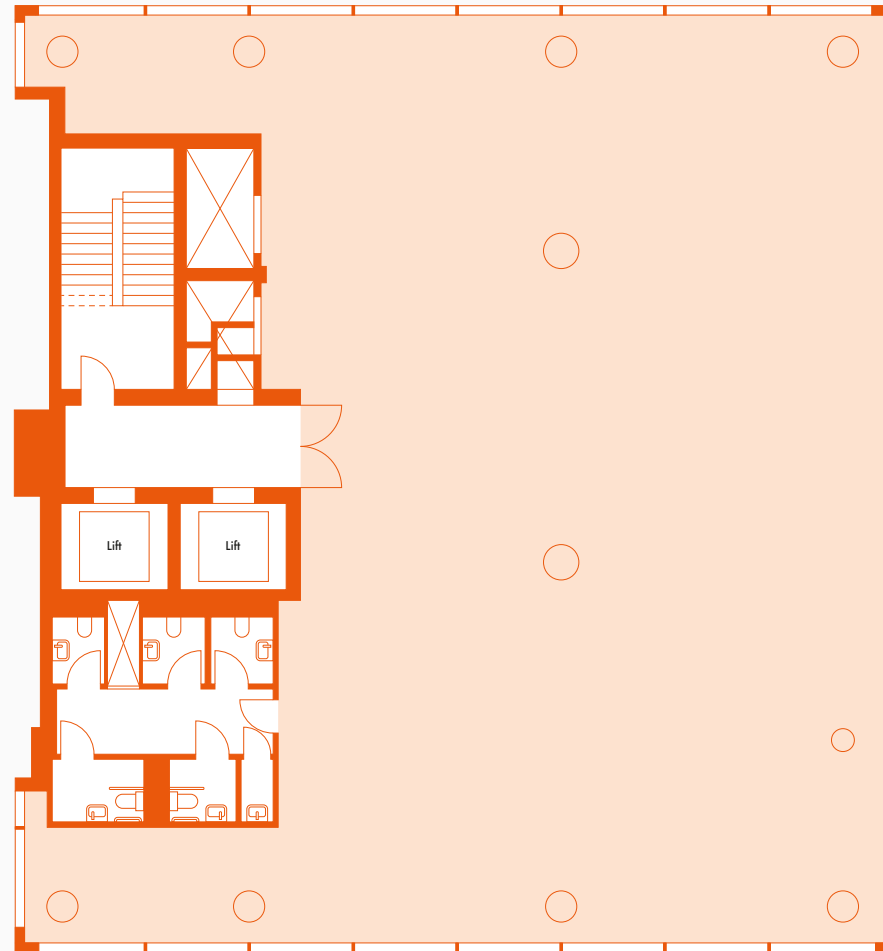

Basement

Key

- Plant
- Core

Luminary

L O N D O N

Net Internal Area 2,615 sq ft/243 sq m

Ground

Key

- Reception
- Core

Luminary
L O N D O N

Net Internal Area 3,886 sq ft/361 sq m

Key

- Office
- Core

Level 01

JEWRY STREET

INDIA STREET

VINE STREET

Luminary
L O N D O N

Net Internal Area 4,822 sq ft/448 sq m

Key

- Office
- Core

Level 02

Luminary
L O N D O N

Net Internal Area 4,822 sq ft/448 sq m