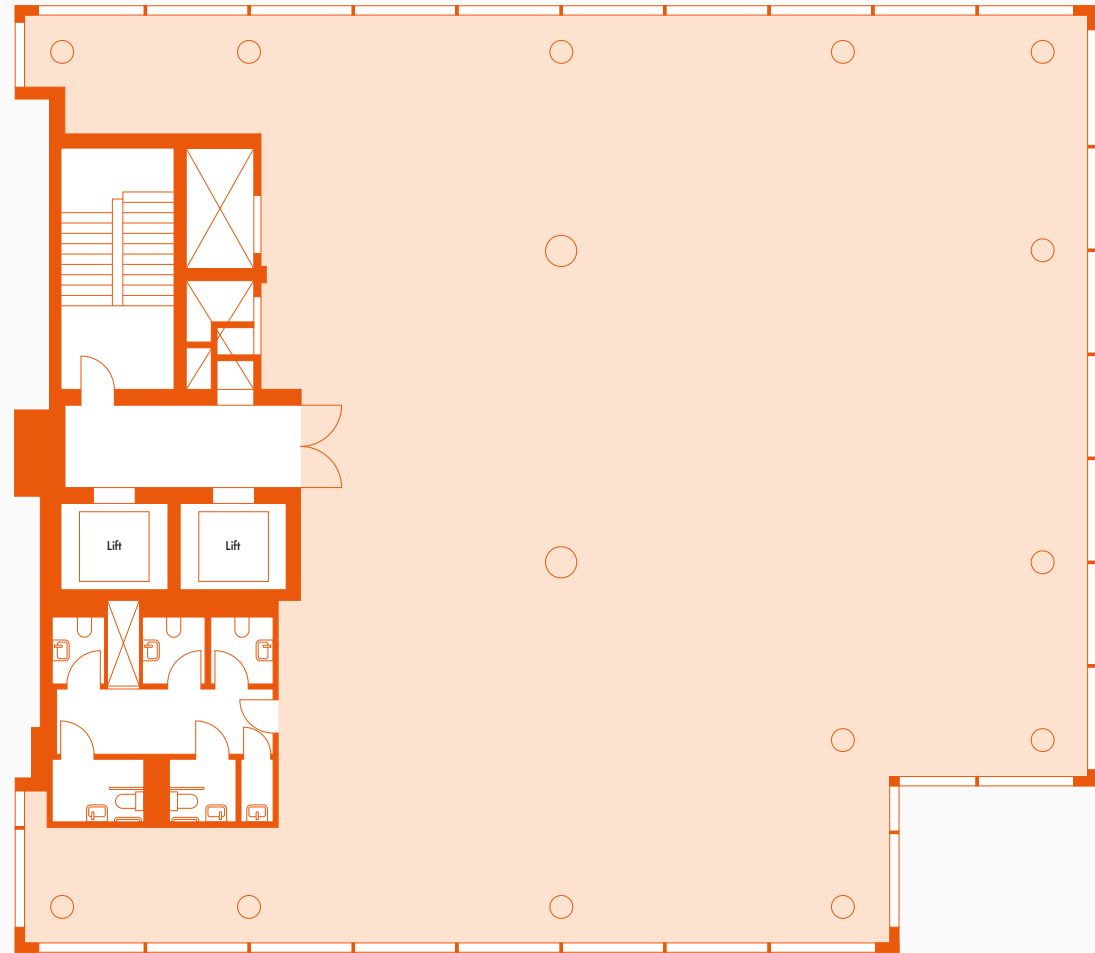

Basement

Key

- Plant
- Core

Luminary

L O N D O N

Net Internal Area 2,615 sq ft/243 sq m

Ground

Key

VINE STREET

Luminary
L O N D O N

Net Internal Area 4,822 sq ft/448 sq m

Key

- Office
- Core

Level 02

Luminary
L O N D O N

Net Internal Area 4,822 sq ft/448 sq m

Key

- Office
- Core

Level 03

JEWRY STREET

INDIA STREET

VINE STREET

Luminary
L O N D O N

Net Internal Area 4,822 sq ft/448 sq m

Key

- Office
- Core

Level 04

JEWRY STREET

INDIA STREET

VINE STREET

Luminary
L O N D O N

Net Internal Area 4,725 sq ft/439 sq m