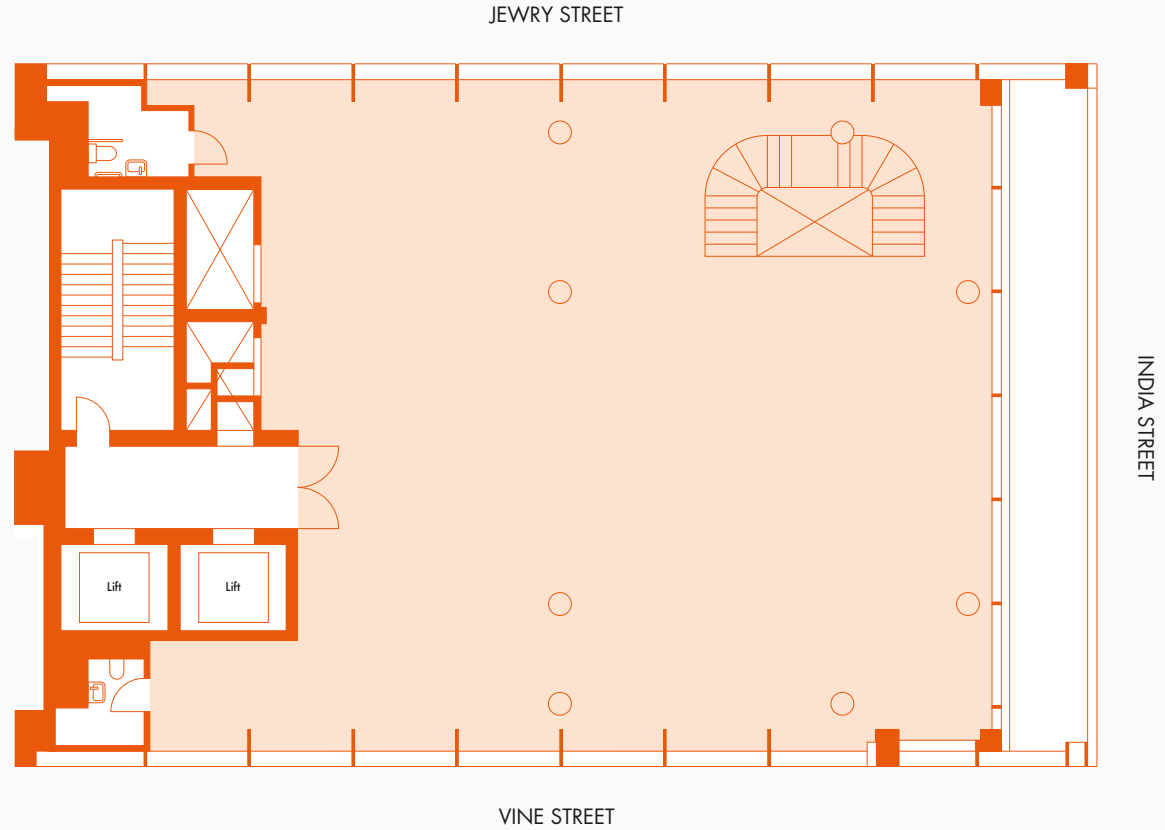

Luminary

L O N D O N

Net Internal Area 2,422 sq ft/225 sq m

Level 11

Key

- Office
- Core