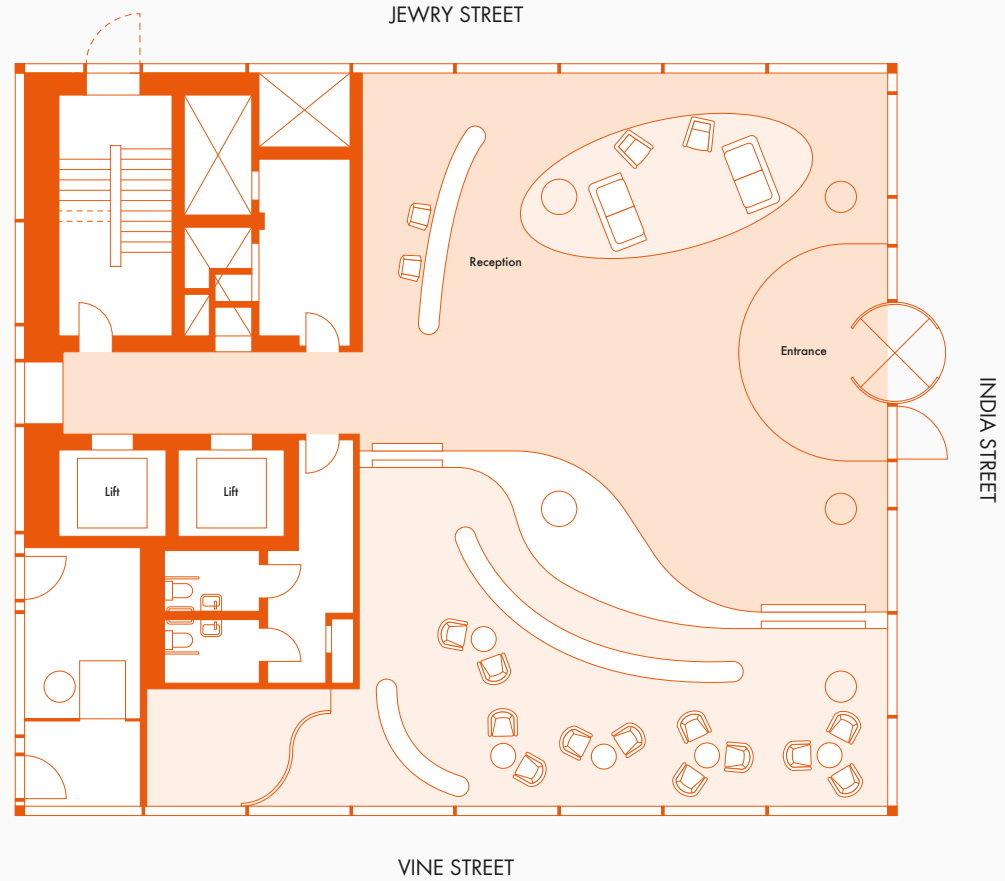

Basement

Key

- Plant
- Core

Luminary

L O N D O N

Net Internal Area 2,615 sq ft/243 sq m

Ground

Key

- Reception
- Core

Luminary
L O N D O N

Net Internal Area 3,886 sq ft/361 sq m

Key

- Office
- Core

Level 01

JEWRY STREET

INDIA STREET

VINE STREET

Luminary
L O N D O N

Net Internal Area 4,822 sq ft/448 sq m

Key

- Office
- Core

Level 02

Luminary
L O N D O N

Net Internal Area 4,822 sq ft/448 sq m

Key

- Office
- Core

Level 03

JEWRY STREET

INDIA STREET

VINE STREET

Luminary
L O N D O N

Net Internal Area 4,822 sq ft/448 sq m