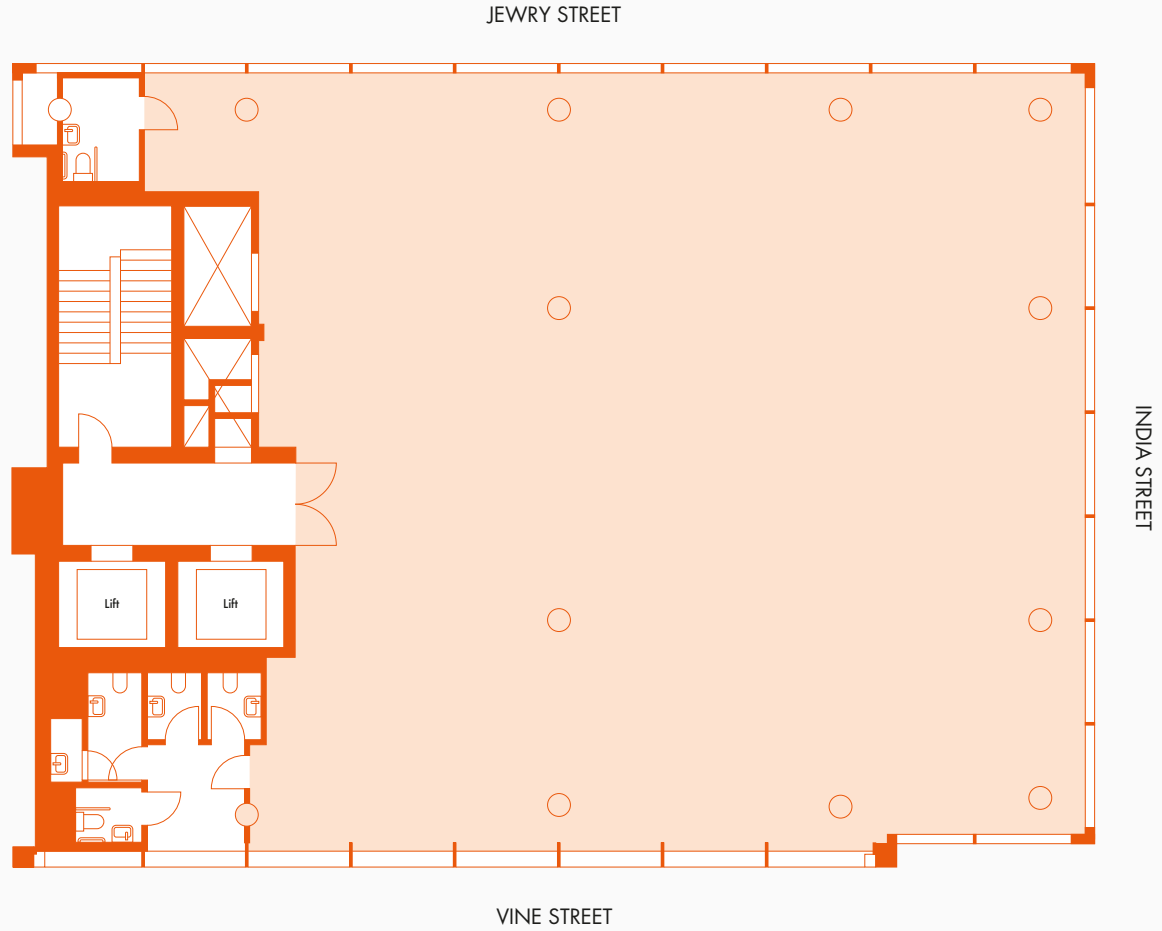

Luminary

L O N D O N

Net Internal Area 4,004 sq ft/372 sq m

Level 09

Key

- Office
- Core