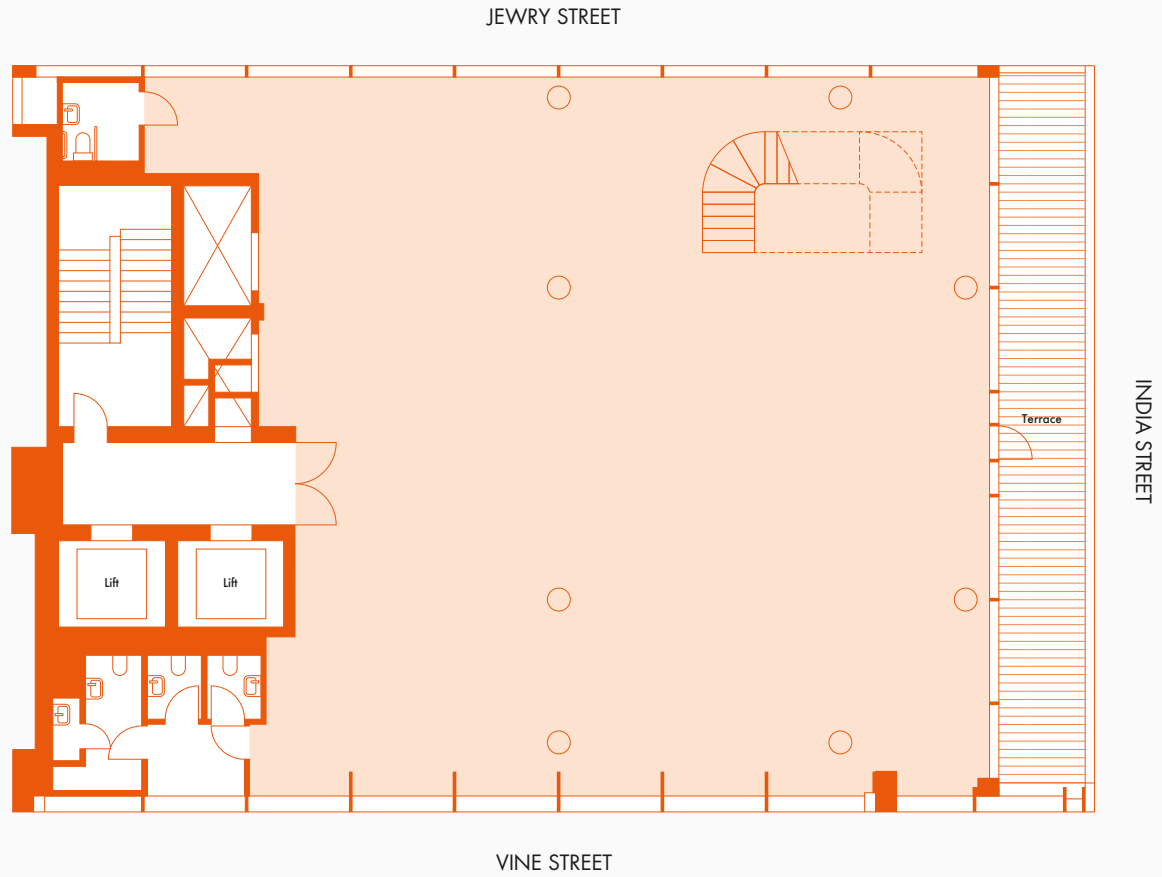

Basement

Key

- Plant
- Core

Luminary

L O N D O N

Net Internal Area 2,615 sq ft/243 sq m

Ground

Key

VINE STREET

Luminary
L O N D O N

Net Internal Area 4,822 sq ft/448 sq m

Key

- Office
- Core

Level 02

Luminary
L O N D O N

Net Internal Area 4,822 sq ft/448 sq m

Luminary
L O N D O N

Net Internal Area 4,284 sq ft/398 sq m

Level 08

Key

- Office
- Core

Luminary

L O N D O N

Net Internal Area 4,004 sq ft/372 sq m

Level 09

Key

- Office
- Core

Net Internal Area 3,240 sq ft/301 sq m

Level 10

Key

- Office
- Core

Luminary